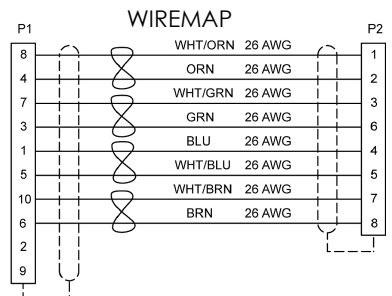

MODEL NUMBER	LENGTH FEET [METER]
TAA00014-1F	1 [.30]
TAA00014-3F	3 [.91]
TAA00014-5F	5 [1.52]
TAA00014-10F	10 [3.05]

- NOTES:
1. TEST ASSEMBLY FOR SHORTS, CONTINUITY, AND INSULATION RESISTANCE 200 MEGAOHMS MIN.
 2. TETHER FOR PROTECTIVE COVER INCLUDED BUT NOT SHOWN.
 3. LABEL SHALL BE PLACED ON CABLE WITH GLENAIR P/N AND DATE CODE.
 4. CABLE ASSEMBLY SHALL BE INDIVIDUALLY PACKAGED IN ACCORDANCE WITH MILESTEK SPECIFICATION PS-0054.

UNLESS OTHERWISE SPECIFIED, DIMENSIONS ARE IN INCHES [mm] OVERALL CABLE LENGTH TOLERANCE: ≤12 [305] = +1 [25] / -0 >12 [305] ≤60 [1524] = +2 [51] / -0 >60 [1524] ≤120 [3048] = +4 [102] / -0 >120 [3048] ≤300 [7620] = +6 [152] / -0 >300 [7620] = +5% / -0 ALL OTHER DIMENSIONAL TOLERANCES: .X = ± .2 [5] FRACTIONS ± 1/32 .XX = ± .02 [.5] ANGLES ± 1° .XXX = ± .005 [.13]	APPROVALS DRAWN BY BPUCHASKI CHECKED BY DFRISIELLO APPROVED BY GUTTA DAURO	DATE 12/03/2019 12/03/2019 12/03/2019		MilesTek an INFINIT® brand 301 Leora Ln., Suite 100, Lewisville, TX 75056 Phone: 1.940.484.9400 1.866.524.1553
	CONFIGURATION DETAILS OF UNDIMENSIONED FEATURES MAY VARY COLOR VARIATIONS MAY OCCUR	CATEGORY TELECOM/MODULAR	PRODUCT DESCRIPTION C6 MM-M RJ45 801 AL/CD OLIVE PVC W/ DC	SCALE: NONE
SIZE A CAGE CODE 4Z977 DWG. NO. TAA00014 SCALE: TAA00014.SLDDRW	SHEET 1 OF 1			