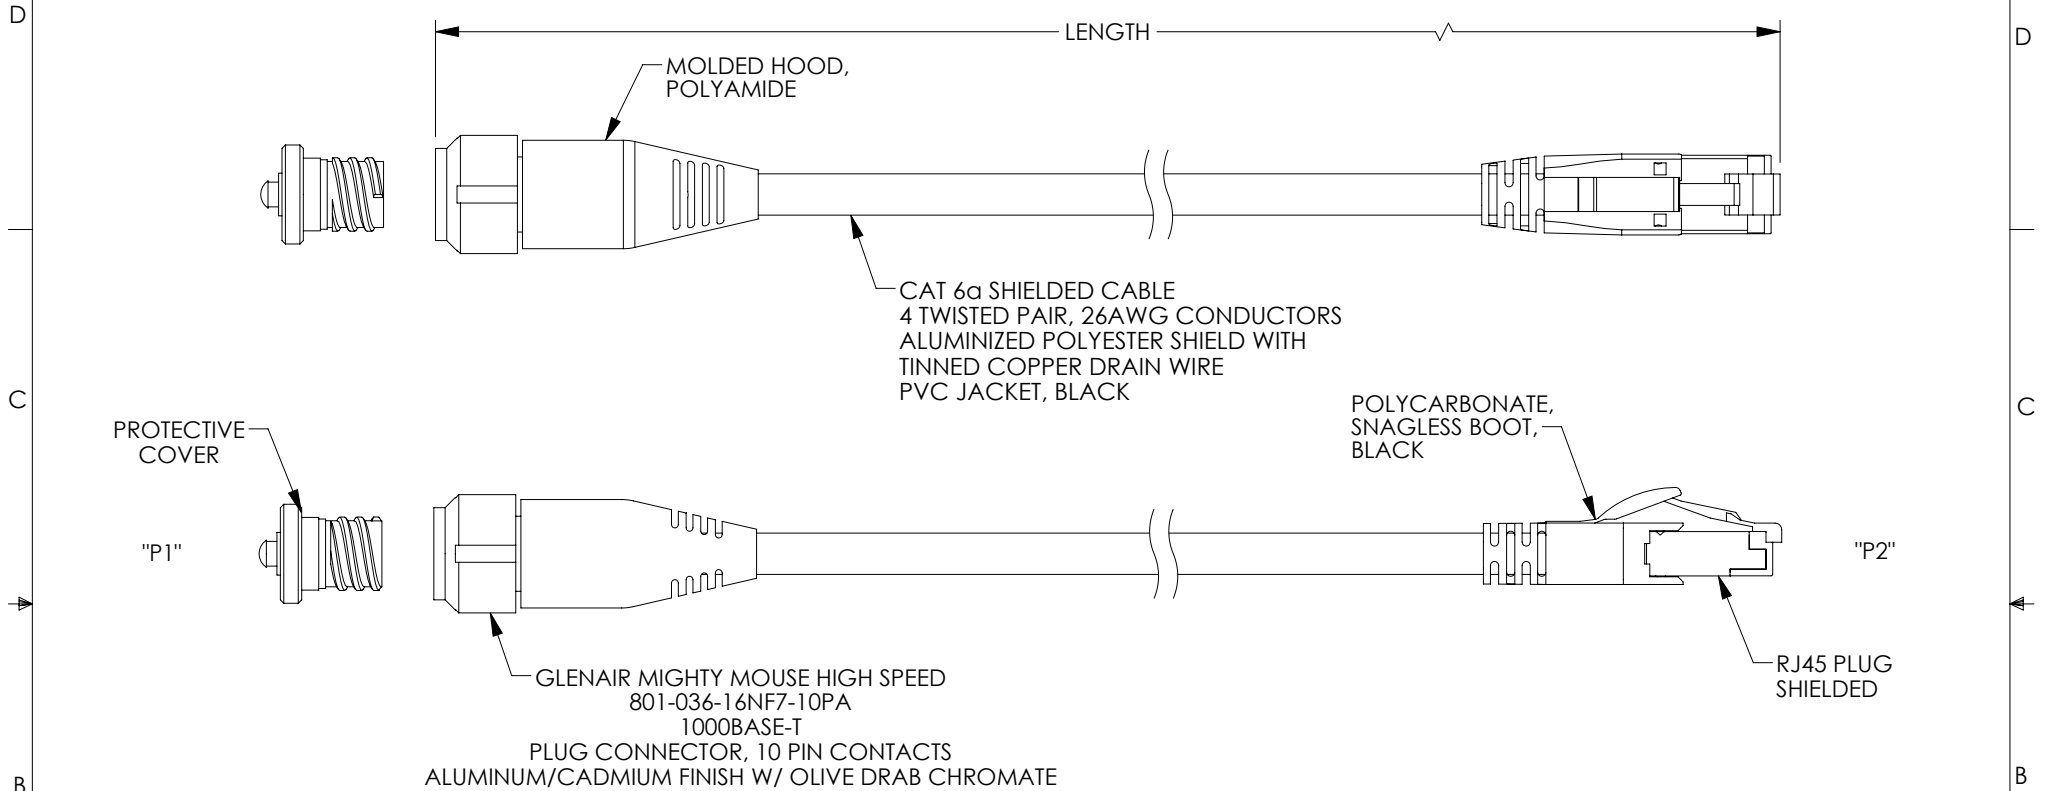

MODEL NUMBER	LENGTH FEET [METER]
TAA00014-1F	1 [.30]
TAA00014-3F	3 [.91]
TAA00014-5F	5 [1.52]
TAA00014-10F	10 [3.05]

- NOTES:
1. TEST ASSEMBLY FOR SHORTS, CONTINUITY, AND INSULATION RESISTANCE 200 MEGAOHMS MIN.
 2. TETHER FOR PROTECTIVE COVER INCLUDED BUT NOT SHOWN.
 3. LABEL SHALL BE PLACED ON CABLE WITH GLENAIR P/N AND DATE CODE.
 4. CABLE ASSEMBLY SHALL BE INDIVIDUALLY PACKAGED IN ACCORDANCE WITH MILESTEK SPECIFICATION PS-0054.

UNLESS OTHERWISE SPECIFIED, DIMENSIONS ARE IN INCHES [mm] OVERALL CABLE LENGTH TOLERANCE: ≤12 [305] = +1 [25] / -0 >12 [305] ≤60 [1524] = +2 [51] / -0 >60 [1524] ≤120 [3048] = +4 [102] / -0 >120 [3048] ≤300 [7620] = +6 [152] / -0 >300 [7620] = +5% / -0 ALL OTHER DIMENSIONAL TOLERANCES: .X = ± .2 [5] FRACTIONS ± 1/32 .XX = ± .02 [.5] ANGLES ± 1° .XXX = ± .005 [.13]	APPROVALS DRAWN BY BPUCHASKI CHECKED BY DFRISIELLO APPROVED BY GUTTA DAURO	DATE 12/03/2019 12/03/2019 12/03/2019		MilesTek an INFINIT® brand 301 Leora Ln., Suite 100, Lewisville, TX 75056 Phone: 1.940.484.9400 1.866.524.1553
	CONFIGURATION DETAILS OF UNDIMENSIONED FEATURES MAY VARY COLOR VARIATIONS MAY OCCUR	CATEGORY TELECOM/MODULAR	PRODUCT DESCRIPTION C6 MM-M RJ45 801 AL/CD OLIVE PVC W/ DC	SCALE: NONE
SIZE A CAGE CODE 4Z977 DWG. NO. TAA00014 SCALE: TAA00014.SLDDRW	SHEET 1 OF 1			