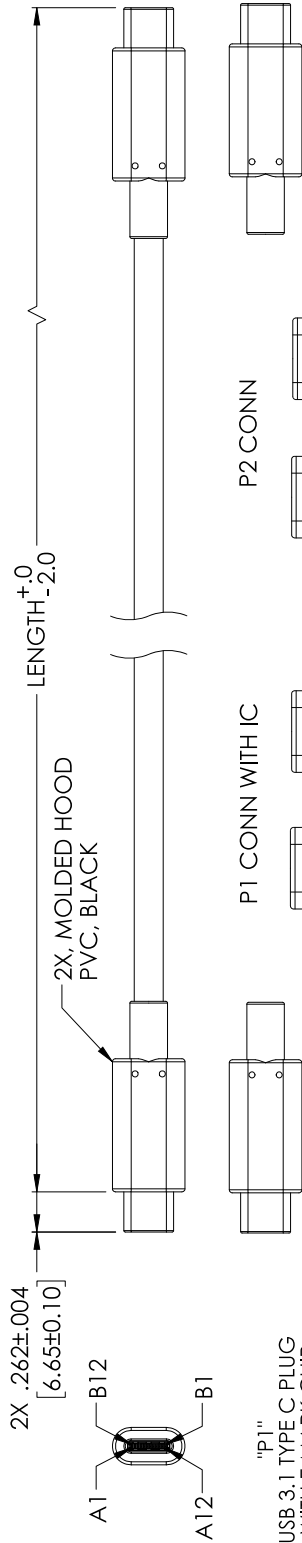

REV	DESCRIPTION	DATE	APPROVED
A	REV A DRAWING RELEASED	05/15/2019	DGUITADAUR

"P1"
 USB 3.1 TYPE C PLUG
 WITH E-MARK CHIP
 GOLD PLATED CONTACTS
 NICKEL PLATED SHELL

"P2"
 USB 3.1 TYPE C PLUG
 GOLD PLATED CONTACTS
 NICKEL PLATED SHELL

PART NUMBER	LENGTH METERS [FEET]
MUS3A00059-03M	0.3 [.98]
MUS3A00059-05M	0.5 [1.64]
MUS3A00059-1M	1.0 [3.28]

- NOTES:**
- CABLE: [32AWG*1P+EAM]*4C+32AWG*1P+32AWG*4C+23AWG*1C]+2EAB, OD: 4.8mm, BRAID:85%, JACKET: PVC, BLACK
 - ELECTRICAL TEST:
 - 100% OPEN SHORT & MISS WIRE TEST
 - HI-POT: 100V AC/0.1S
 - INSULATION: 10M OHM MIN. AT 100V DC
 - CONDUCTOR RESISTANCE: 3 OHM MAX.