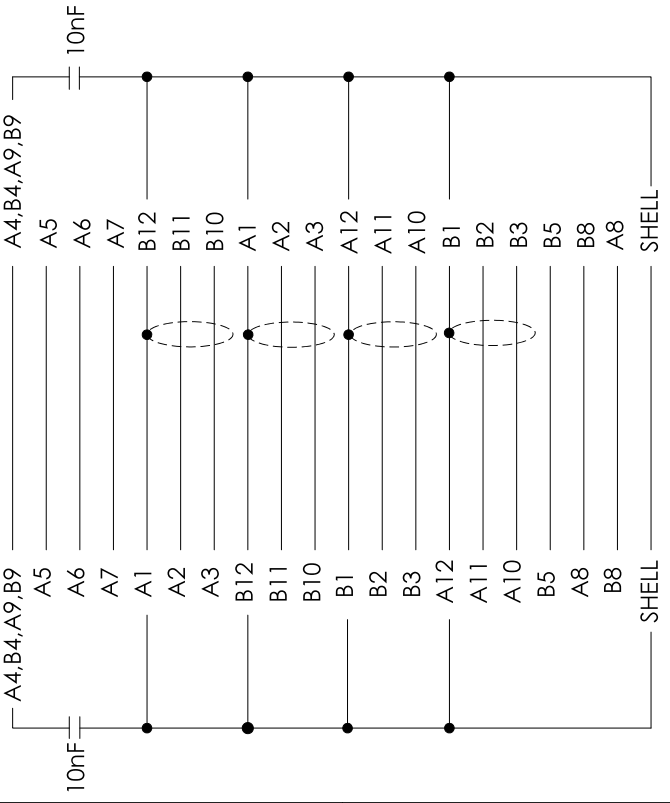

REV	DESCRIPTION	DATE	APPROVED
A	REV A DRAWING RELEASED	05/15/2019	DGUITADAUR

"P1"
 USB 3.1 TYPE C PLUG
 WITH E-MARK CHIP
 GOLD PLATED CONTACTS
 NICKEL PLATED SHELL

"P2"
 USB 3.1 TYPE C PLUG
 GOLD PLATED CONTACTS
 NICKEL PLATED SHELL

PART NUMBER	LENGTH METERS [FEET]
MUS3A00059-03M	0.3 [.98]
MUS3A00059-05M	0.5 [1.64]
MUS3A00059-1M	1.0 [3.28]

- NOTES:**
- CABLE: [32AWG*1P+EAM]*4C+32AWG*1P+32AWG*4C+23AWG*1C]+2EAB, OD: 4.8mm, BRAID:85%, JACKET: PVC, BLACK
 - ELECTRICAL TEST:
 - 100% OPEN SHORT & MISS WIRE TEST
 - HI-POT: 100V AC/0.1S
 - INSULATION: 10M OHM MIN. AT 100V DC
 - CONDUCTOR RESISTANCE: 3 OHM MAX.

PACKAGING:
 CABLE ASSEMBLY SHALL BE INDIVIDUALLY PACKAGED IN ACCORDANCE WITH MILESTEK SPECIFICATION PS-0054.

REGULATORY COMPLIANCE:
 EU RoHS DIRECTIVE (MOST RECENT RELEASED VERSION)

UNLESS OTHERWISE SPECIFIED ALL DIMENSIONS ARE IN INCHES		SIGNATURE	DATE
OVERALL CABLE LENGTH TOLERANCE: >10 [254] ≤L ≤ 25 [635] = ±.01 [0.25] / -0 >10 [254] ≤L ≤ 25 [635] = ±.01 [0.25] / -0 >120 [3048] ≤L ≤ 300 [7620] = ±.1 [2.5] / -0 >300 [7620] = +5% / -4%		CHUAN	05/13/2019
ALL OTHER DIMENSIONAL TOLERANCES: .XXX = ±.005 [0.125] .XXX = ±.005 [0.125]		DRIHELLO	05/14/2019
CUSTOMER REFERENCE DOCUMENT:		DGUITADAUR	05/14/2019
CAGE CODE: 4Z977		CONFIGURATION DETAILS OF UNDIMENSIONED FEATURES MAY VARY	
DRAWING NUMBER: MUS3A00059		TITLE: CA, USB 3.1 TYPE C GEN2 M/M 10Gbps	
SCALE: NTS		MILESTEK CORPORATION 301 LEONAVILLE DRIVE PHOENIX, AZ 85028 PHONE: (949) 484-9400 FAX: (949) 566-1047	
SHEET 1 OF 1		REV. A	