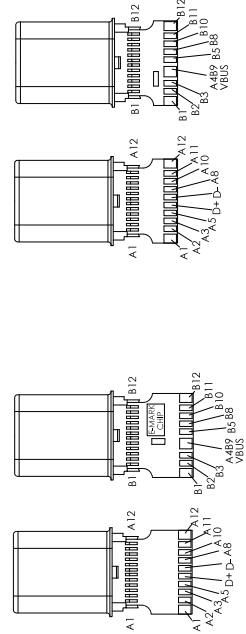

REV	DESCRIPTION	DATE	APPROVED
A	REV A DRAWING RELEASED	05/15/2019	DGUITADAUR

"P1"
 USB 3.1 TYPE C PLUG
 WITH E-MARK CHIP
 GOLD PLATED CONTACTS
 NICKEL PLATED SHELL

"P2"
 USB 3.1 TYPE C PLUG
 GOLD PLATED CONTACTS
 NICKEL PLATED SHELL

PART NUMBER	LENGTH METERS [FEET]
MUS3A00059-03M	0.3 [.98]
MUS3A00059-05M	0.5 [1.64]
MUS3A00059-1M	1.0 [3.28]

- NOTES:**
- CABLE: [32AWG*1P+EAM]*4C+32AWG*1P+32AWG*4C+23AWG*1C]+2EAB, OD: 4.8mm, BRAID:85%, JACKET: PVC, BLACK
 - ELECTRICAL TEST:
 - 100% OPEN SHORT & MISS WIRE TEST
 - HI-POT: 100V AC/0.1S
 - INSULATION: 10M OHM MIN. AT 100V DC
 - CONDUCTOR RESISTANCE: 3 OHM MAX.

PACKAGING:
 CABLE ASSEMBLY SHALL BE INDIVIDUALLY PACKAGED IN ACCORDANCE WITH MILESTEK SPECIFICATION PS-0054.

REGULATORY COMPLIANCE:
 EU RoHS DIRECTIVE (MOST RECENT RELEASED VERSION)

UNLESS OTHERWISE SPECIFIED ALL DIMENSIONS ARE IN INCHES		SIGNATURE	DATE
OVERALL CABLE LENGTH TOLERANCE: >10 [254] ≤L ≤ 25 [635] = ±.01 [0.25] / -0 >10 [254] ≤L ≤ 25 [635] = ±.01 [0.25] / -0 >120 [3048] ≤L ≤ 300 [7620] = ±.1 [2.5] / -0 >300 [7620] = +5% / -4%		CHUAN	05/13/2019
ALL OTHER DIMENSIONAL TOLERANCES: .XXX = ±.005 [0.125] .XXX = ±.005 [0.125]		DRIHELLO	05/14/2019
CUSTOMER REFERENCE DOCUMENT:		DGUITADAUR	05/14/2019
CAGE CODE: 4Z977		CONFIGURATION DETAILS OF UNDIMENSIONED FEATURES MAY VARY	
DRAWING NUMBER: MUS3A00059		TITLE: CA, USB 3.1 TYPE C GEN2 M/M 10Gbps	
SCALE: NTS		MILESTEK CORPORATION 301 LEONAVILLE DRIVE PHOENIX, AZ 85028 PHONE: (949) 484-9400 FAX: (949) 566-1047	
SHEET 1 OF 1		REV. A	