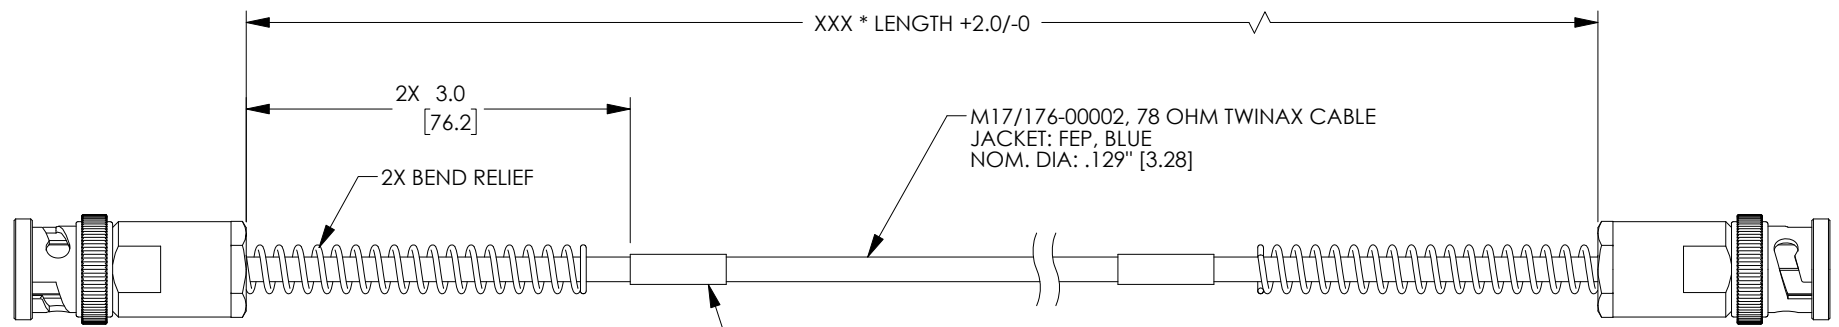

# LEAD FREE SOLDER

REVISIONS			
REV	DESCRIPTION	DATE	APPROVED
A	INITIAL RELEASE	01/24/2019	DFRISIELLO

2X, TRB 3-SLOT PLUG WITH BEND RELIEF

LABEL  
 MSA00441-XXX  
 4Z977  
 LOT CODE  
 (SEE NOTE 2)

MODEL NUMBER	LENGTH METERS [FEET]
MSA00441-03M	0.3 [1.0]
MSA00441-05M	0.5 [1.64]
MSA00441-075M	0.75 [2.46]
MSA00441-1M	1.0 [3.28]
MSA00441-2M	2.0 [6.56]
MSA00441-3M	3.0 [9.84]
MSA00441-4M	4.0 [13.12]
MSA00441-6M	6.0 [19.69]

- NOTES:**
- \*XXX = LENGTH IN INCHES  
 \*XXXM = LENGTH IN METERS
  - CABLES 48" AND UNDER HAVE 1 LABEL CENTERED. CABLES OVER 48" HAVE 2 LABELS, ONE AT EACH END 3.0" FROM THE BACK OF THE CONNECTOR.
  - CABLE ASSEMBLY SHALL BE TESTED FOR CONTINUITY.
  - ALL MATERIALS USED ARE CERTIFIED RoHS COMPLIANT.