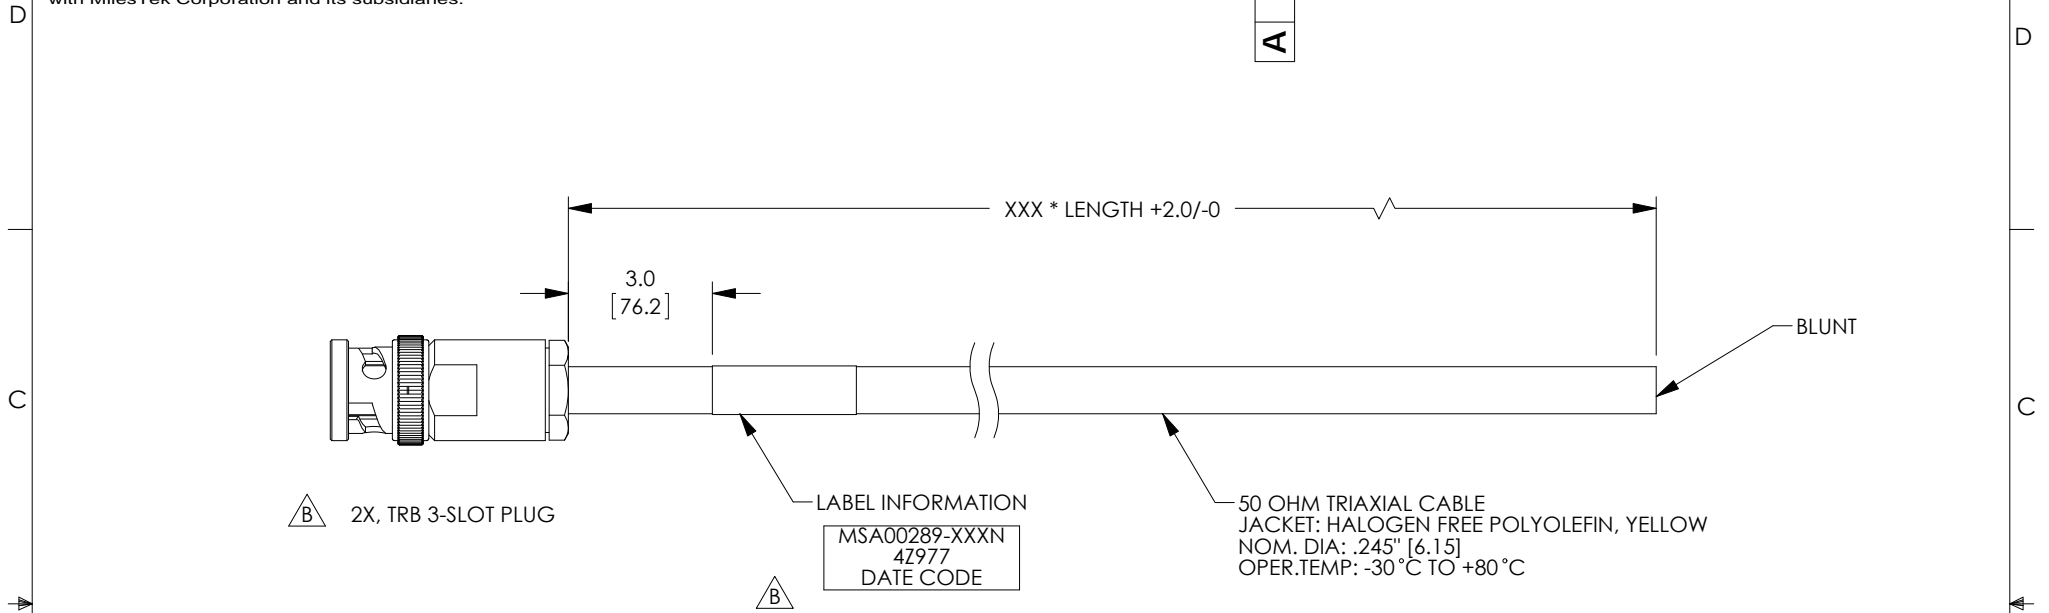

REV	REVISIONS		
	DESCRIPTION	DATE	APPROVED
A	INITIAL RELEASE	06/27/17	G.HUAN
B	ECN 8899: REVISE TITLE, DESCRIPTIONS, REMOVE NOTE 2	8/30/17	D.FRISIELLO

**B** 2X, TRB 3-SLOT PLUG

**B** LABEL INFORMATION  
 MSA00289-XXXN  
 4Z977  
 DATE CODE

50 OHM TRIAXIAL CABLE  
 JACKET: HALOGEN FREE POLYOLEFIN, YELLOW  
 NOM. DIA: .245" [6.15]  
 OPER. TEMP: -30°C TO +80°C

LENGTH CODE CHART		
CABLE # & LENGTH	LENGTH SYMBOL	EXAMPLES OF PART # USED
MSA00289-XXXN	WHERE XXX = LENGTH IN INCHES	MSA-00289-12N (12.0 INCHES)