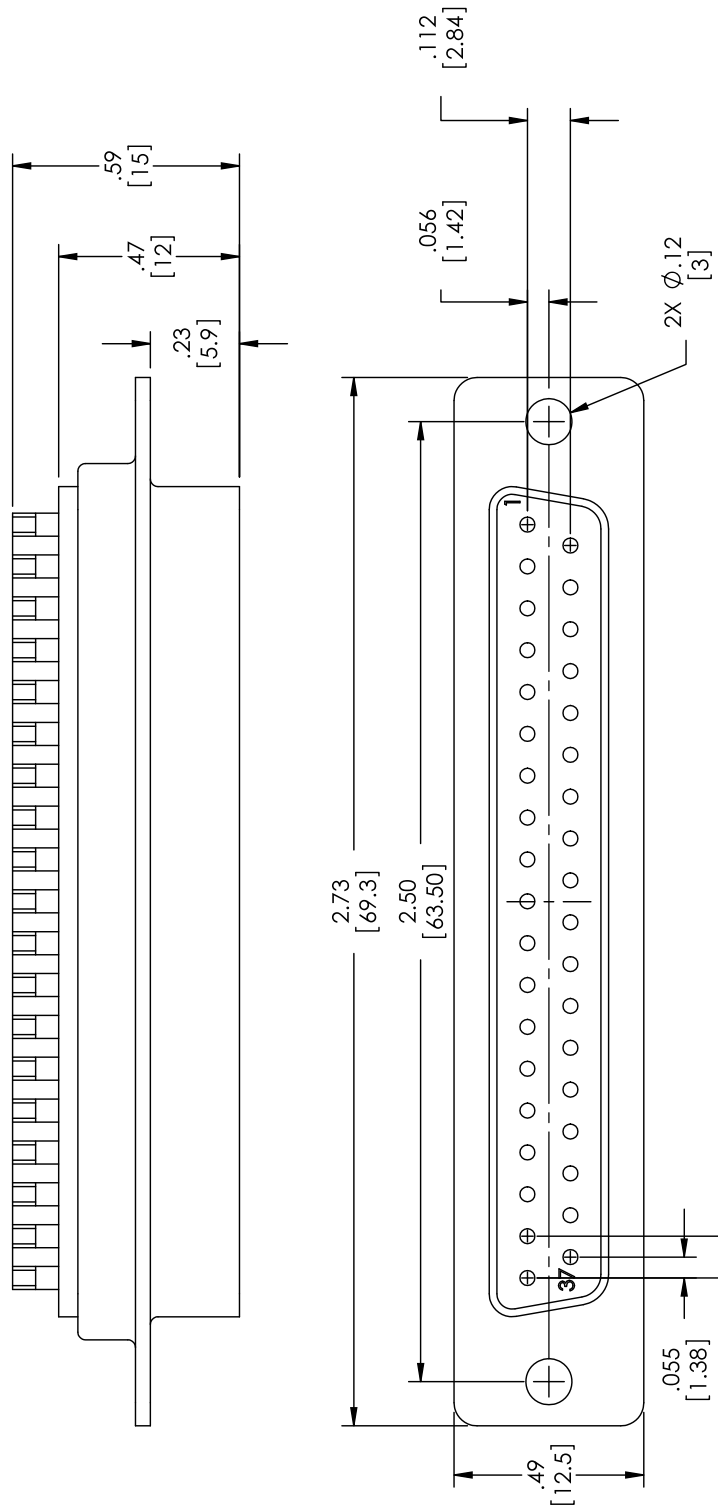

8 7 6 5 4 3 2 1

PROPRIETARY NOTICE
This document discloses confidential subject matter in which MilesTek Corporation and its subsidiaries have proprietary rights. Neither receipt nor possession thereof confers or grants any right, title, or interest in the subject matter, and no part of this document is to be reproduced, stored in a retrieval system, or transmitted in any form or by any means, electronic, mechanical, photocopying, recording, or otherwise, without the prior written permission of MilesTek Corporation and its subsidiaries.

REV	DESCRIPTION	DATE	APPROVED
A	REV A DRAWING RELEASED	12/20/2018	BPUCHASKI

D C B A

CATALOG #	PACKAGING
DSB00039	1/BAG
DSB00018	40/TRAY

NOTES:
MATERIAL:
CONNECTOR SHELL: STEEL
CONNECTOR INSULATOR: THERMOPLASTIC, UL94V-0 RATED
CONTACTS: BRASS
FINISH:
FRONT SHELL: NICKEL PLATED
BACK SHELL: TIN PLATED
CONTACTS: 5 µin SELECTIVE GOLD
SOLDER CUPS: TIN PLATED

ELECTRICAL:
DIELECTRIC WITHSTANDING VOLTAGE: 1000 VAC rms
INSULATION RESISTANCE: 500MΩ @ DC 500V
CONTACT RESISTANCE: 25 MILLIOHMS MAX
CURRENT RATING: 1 AMP

MISCELLANEOUS:
OPERATING TEMPERATURE: -55°C TO +105°C
CONNECTOR SHALL BE PACKAGED IN ACCORDANCE WITH MILESTEK SPEC PS-0054. (SEE CHART)