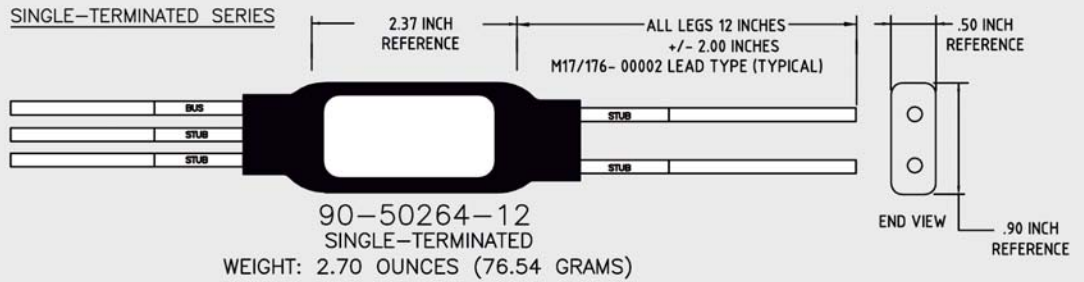

SINGLE-TERMINATED SERIES