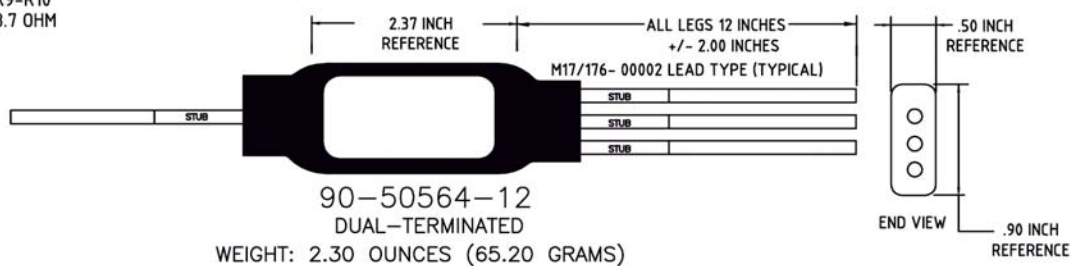

DUAL-TERMINATED SERIES

MileTek®
MILESTEK CORPORATION
1506 INTERSTATE 35 WEST
DENTON, TX 76207
PHONE: 866.524.1553
FAX: 940.591.7086

SEE CATALOG PAGE 21 FOR COUPLER SPECIFICATIONS
PLEASE VISIT www.milestek1553.com FOR ADDITIONAL INFORMATION

DRAWN BY: MIKE GREENHILL	APPROVED BY: ROBERT PEREZ	DATE 08/07/09
TITLE: 4 STUB COUPLERS	CAGE CODE: 4Z977	
DRAWING NO: 905412	ISO 9001: 2008 CERTIFIED	REV: A
SCALE: NOT TO SCALE	TOLERANCE: <.1+/.1 .01/>.1+/- .1	SHEET: 1 OF 1