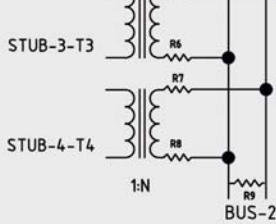

SINGLE-TERMINATED SERIES