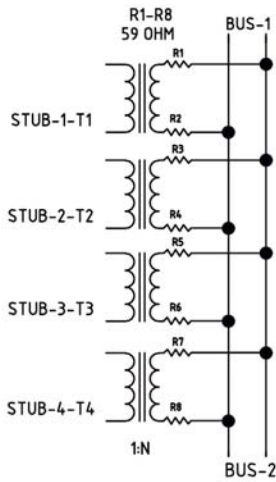

4-STUB INLINE BUS COUPLER