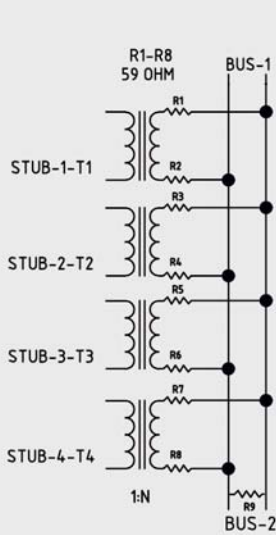

NON-TERMINATED SERIES