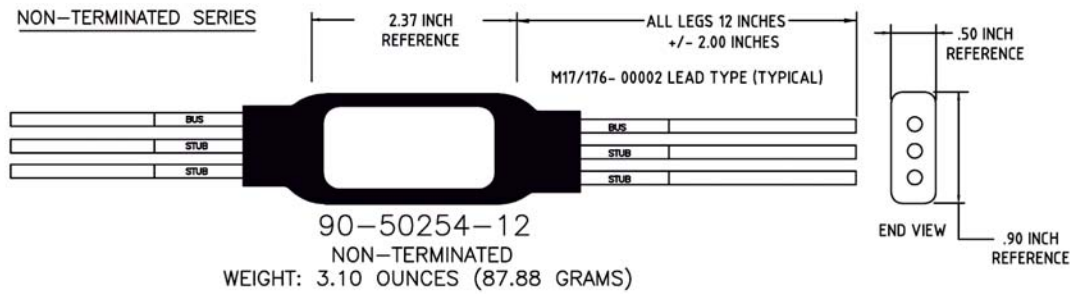

NON-TERMINATED SERIES