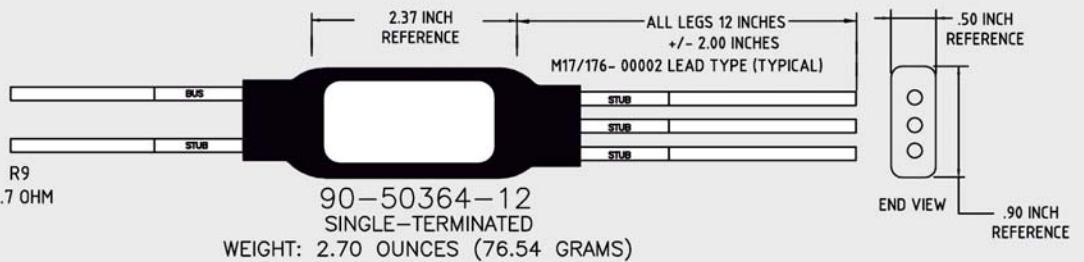

DUAL-TERMINATED SERIES

MileTek®
MILESTEK CORPORATION
1506 INTERSTATE 35 WEST
DENTON, TX 76207
PHONE: 866.524.1553
FAX: 940.591.7086

SEE CATALOG PAGE 21 FOR COUPLER SPECIFICATIONS
PLEASE VISIT www.milestek1553.com FOR ADDITIONAL INFORMATION

DRAWN BY: MIKE GREENHILL	APPROVED BY: ROBERT PEREZ	DATE 08/07/09
TITLE: 4 STUB COUPLERS	CAGE CODE: 4Z977	
DRAWING NO: 905412	ISO 9001: 2008 CERTIFIED	REV: A
SCALE: NOT TO SCALE	TOLERANCE: <.1+/.1 .01/>.1+/- .1	SHEET: 1 OF 1