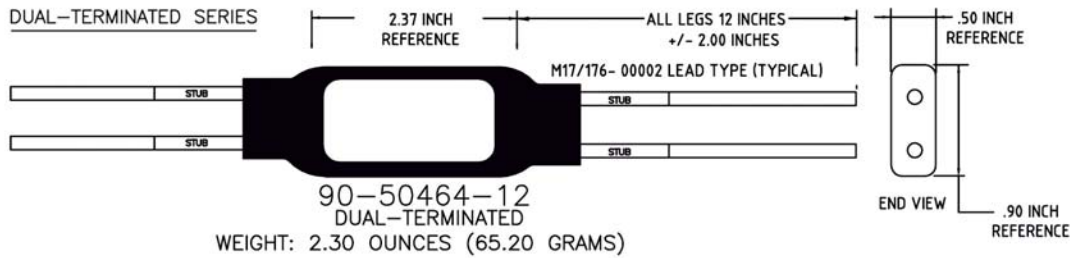

DUAL-TERMINATED SERIES

MileTek®
MILESTEK CORPORATION
1506 INTERSTATE 35 WEST
DENTON, TX 76207
PHONE: 866.524.1553
FAX: 940.591.7086

SEE CATALOG PAGE 21 FOR COUPLER SPECIFICATIONS
PLEASE VISIT www.milestek1553.com FOR ADDITIONAL INFORMATION

DRAWN BY: MIKE GREENHILL	APPROVED BY: ROBERT PEREZ	DATE 08/07/09
TITLE: 4 STUB COUPLERS	CAGE CODE: 4Z977	
DRAWING NO: 905412	ISO 9001: 2008 CERTIFIED	REV: A
SCALE: NOT TO SCALE	TOLERANCE: <.1+/.1 .01/>.1+/- .1	SHEET: 1 OF 1