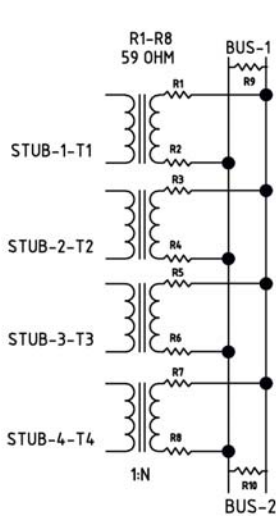

DUAL-TERMINATED SERIES

MileTek®
MILESTEK CORPORATION
1506 INTERSTATE 35 WEST
DENTON, TX 76207
PHONE: 866.524.1553
FAX: 940.591.7086

SEE CATALOG PAGE 21 FOR COUPLER SPECIFICATIONS
PLEASE VISIT www.milestek1553.com FOR ADDITIONAL INFORMATION

DRAWN BY: MIKE GREENHILL	APPROVED BY: ROBERT PEREZ	DATE 08/07/09
TITLE: 4 STUB COUPLERS	CAGE CODE: 4Z977	
DRAWING NO: 905412	ISO 9001: 2008 CERTIFIED	REV: A
SCALE: NOT TO SCALE	TOLERANCE: <.1+/.1 .01/>.1+/- .1	SHEET: 1 OF 1