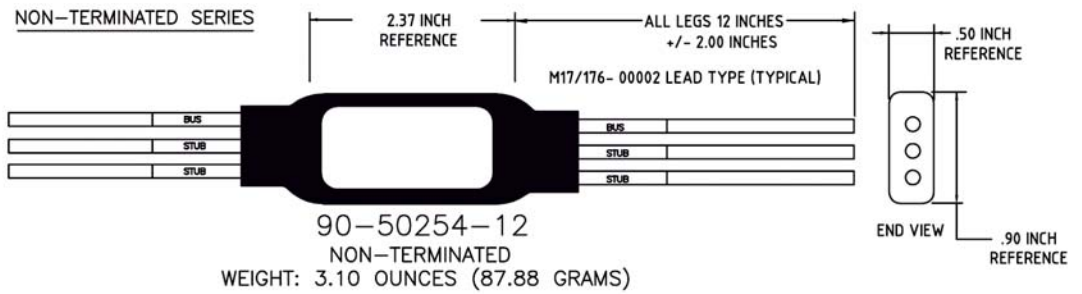

NON-TERMINATED SERIES