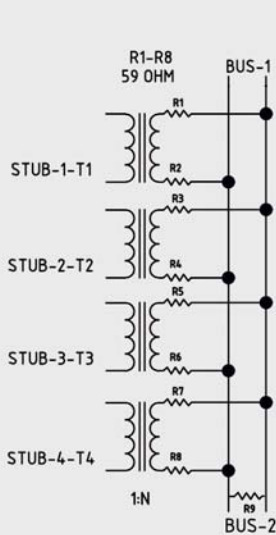

4-STUB INLINE BUS COUPLER

NON-TERMINATED SERIES

SINGLE-TERMINATED SERIES

DUAL-TERMINATED SERIES

DUAL-TERMINATED SERIES

DUAL-TERMINATED SERIES

MileTek®
MILESTEK CORPORATION
1506 INTERSTATE 35 WEST
DENTON, TX 76207
PHONE: 866.524.1553
FAX: 940.591.7086

SEE CATALOG PAGE 21 FOR COUPLER SPECIFICATIONS
PLEASE VISIT www.milestek1553.com FOR ADDITIONAL INFORMATION

DRAWN BY: MIKE GREENHILL	APPROVED BY: ROBERT PEREZ	DATE 08/07/09
TITLE: 4 STUB COUPLERS	CAGE CODE: 4Z977	
DRAWING NO: 905412	ISO 9001: 2008 CERTIFIED	REV: A
SCALE: NOT TO SCALE	TOLERANCE: <.1+/.1 .01/>.1+/- .1	SHEET: 1 OF 1