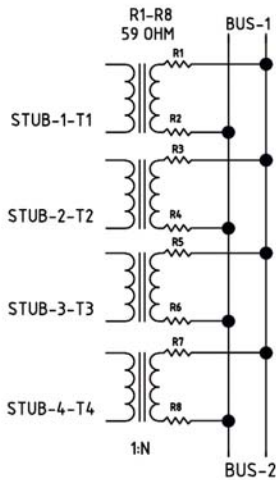

4-STUB INLINE BUS COUPLER

NON-TERMINATED SERIES

SINGLE-TERMINATED SERIES

DUAL-TERMINATED SERIES

DUAL-TERMINATED SERIES

DUAL-TERMINATED SERIES

MileTek®
MILESTEK CORPORATION
1506 INTERSTATE 35 WEST
DENTON, TX 76207
PHONE: 866.524.1553
FAX: 940.591.7086

SEE CATALOG PAGE 21 FOR COUPLER SPECIFICATIONS
PLEASE VISIT www.milestek1553.com FOR ADDITIONAL INFORMATION

DRAWN BY: MIKE GREENHILL	APPROVED BY: ROBERT PEREZ	DATE 08/07/09
TITLE: 4 STUB COUPLERS	CAGE CODE: 4Z977	
DRAWING NO: 905412	ISO 9001: 2008 CERTIFIED	REV: A
SCALE: NOT TO SCALE	TOLERANCE: <.1+/.1 .01/>.1+/- .1	SHEET: 1 OF 1