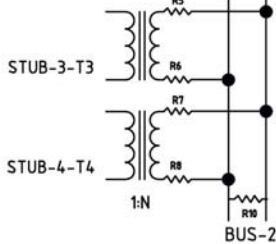

DUAL-TERMINATED SERIES