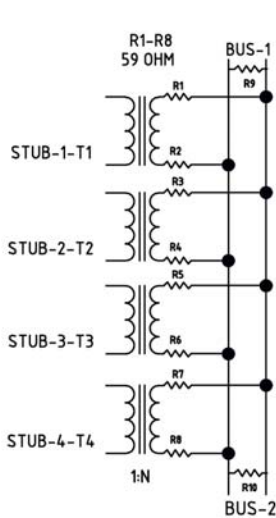

4-STUB INLINE BUS COUPLER

NON-TERMINATED SERIES

SINGLE-TERMINATED SERIES

DUAL-TERMINATED SERIES

DUAL-TERMINATED SERIES

DUAL-TERMINATED SERIES

MileTek®
MILESTEK CORPORATION
1506 INTERSTATE 35 WEST
DENTON, TX 76207
PHONE: 866.524.1553
FAX: 940.591.7086

SEE CATALOG PAGE 21 FOR COUPLER SPECIFICATIONS
PLEASE VISIT www.milestek1553.com FOR ADDITIONAL INFORMATION

DRAWN BY: MIKE GREENHILL	APPROVED BY: ROBERT PEREZ	DATE 08/07/09
TITLE: 4 STUB COUPLERS	CAGE CODE: 4Z977	
DRAWING NO: 905412	ISO 9001: 2008 CERTIFIED	REV: A
SCALE: NOT TO SCALE	TOLERANCE: <.1+/.1 .01/>.1+/- .1	SHEET: 1 OF 1