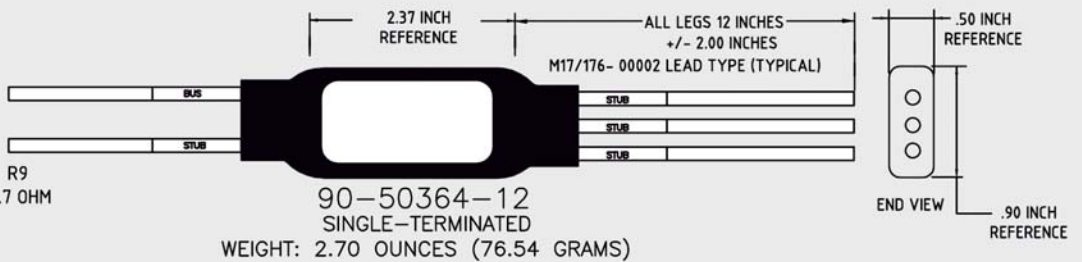

DUAL-TERMINATED SERIES