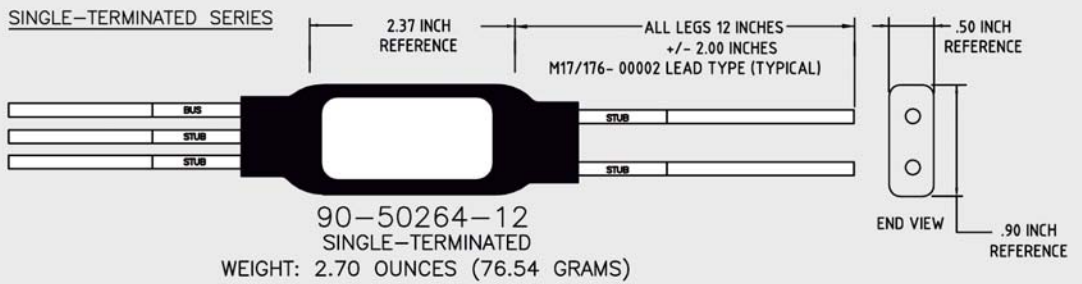

SINGLE-TERMINATED SERIES