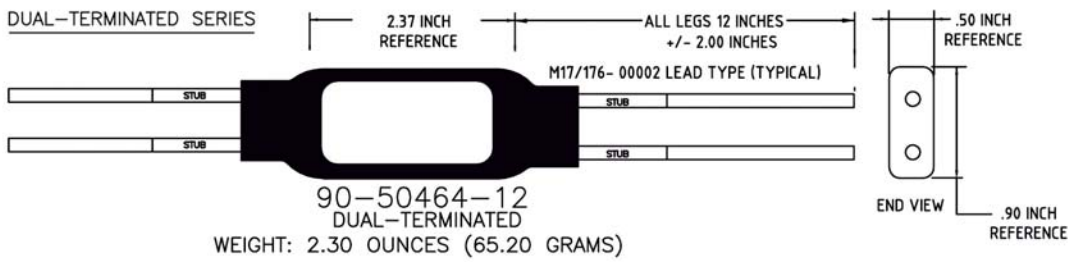

DUAL-TERMINATED SERIES