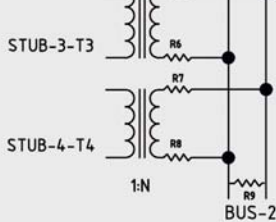

SINGLE-TERMINATED SERIES