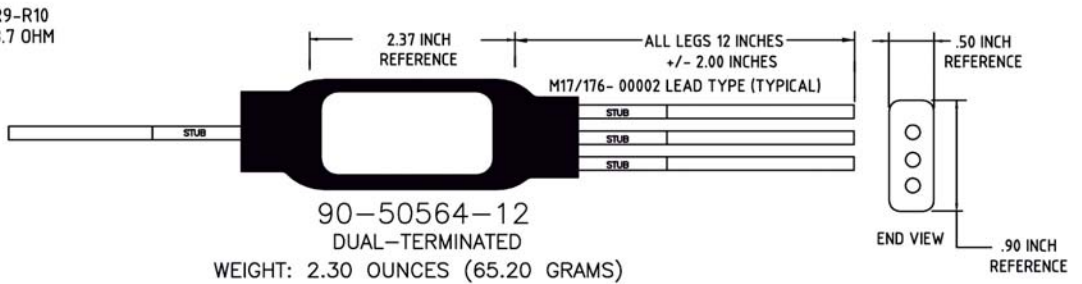

DUAL-TERMINATED SERIES

MileTek®
MILESTEK CORPORATION
1506 INTERSTATE 35 WEST
DENTON, TX 76207
PHONE: 866.524.1553
FAX: 940.591.7086

SEE CATALOG PAGE 21 FOR COUPLER SPECIFICATIONS
PLEASE VISIT www.milestek1553.com FOR ADDITIONAL INFORMATION

DRAWN BY: MIKE GREENHILL	APPROVED BY: ROBERT PEREZ	DATE 08/07/09
TITLE: 4 STUB COUPLERS	CAGE CODE: 4Z977	
DRAWING NO: 905412	ISO 9001: 2008 CERTIFIED	REV: A
SCALE: NOT TO SCALE	TOLERANCE: <.1+/.1 .01/>.1+/- .1	SHEET: 1 OF 1