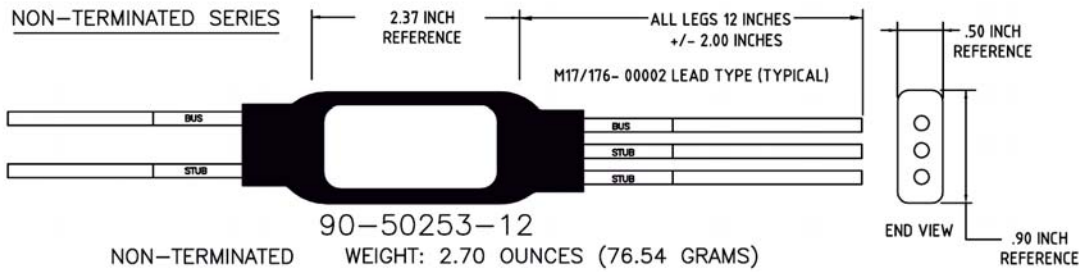

3-STUB INLINE BUS COUPLER

Milestek®
MILESTEK CORPORATION
1506 INTERSTATE 35 WEST
DENTON, TX 76207
PHONE: 866.524.1553
FAX: 940.591.7086

SEE CATALOG PAGE 21 FOR COUPLER SPECIFICATIONS

PLEASE VISIT www.milestek1553.com FOR ADDITIONAL INFORMATION

DRAWN BY: MIKE GREENHILL	APPROVED BY: ROBERT PEREZ	DATE 08/07/09
TITLE: 3 STUB COUPLERS	CAGE CODE: 4Z977	
DRAWING NO: 905312	ISO 9001: 2008 CERTIFIED	REV: A
SCALE: NOT TO SCALE	TOLERANCE: <.1+/.1 .01/>.1+/- .1	SHEET: 1 OF 1