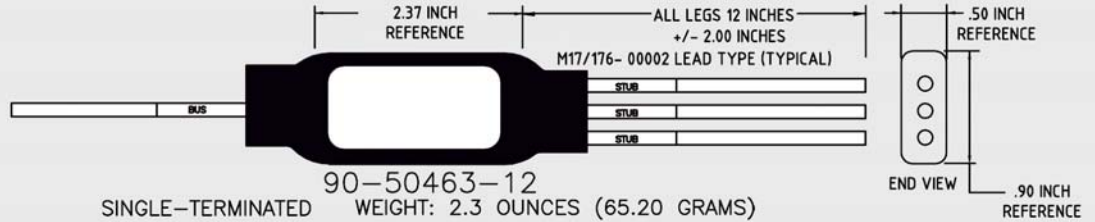

3-STUB INLINE BUS COUPLER

Milestek®
MILESTEK CORPORATION
1506 INTERSTATE 35 WEST
DENTON, TX 76207
PHONE: 866.524.1553
FAX: 940.591.7086

SEE CATALOG PAGE 21 FOR COUPLER SPECIFICATIONS

PLEASE VISIT www.milestek1553.com FOR ADDITIONAL INFORMATION

DRAWN BY: MIKE GREENHILL	APPROVED BY: ROBERT PEREZ	DATE 08/07/09
TITLE: 3 STUB COUPLERS	CAGE CODE: 4Z977	
DRAWING NO: 905312	ISO 9001: 2008 CERTIFIED	REV: A
SCALE: NOT TO SCALE	TOLERANCE: <.1+/.1 .01/>.1+/- .1	SHEET: 1 OF 1