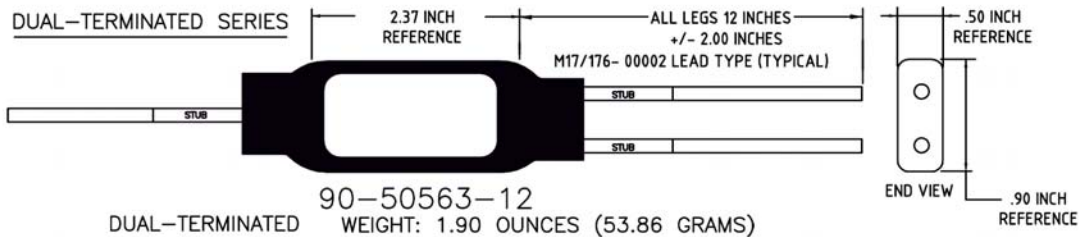

3-STUB INLINE BUS COUPLER

Milestek®
MILESTEK CORPORATION
1506 INTERSTATE 35 WEST
DENTON, TX 76207
PHONE: 866.524.1553
FAX: 940.591.7086

SEE CATALOG PAGE 21 FOR COUPLER SPECIFICATIONS

PLEASE VISIT www.milestek1553.com FOR ADDITIONAL INFORMATION

DRAWN BY: MIKE GREENHILL	APPROVED BY: ROBERT PEREZ	DATE 08/07/09
TITLE: 3 STUB COUPLERS	CAGE CODE: 4Z977	
DRAWING NO: 905312	ISO 9001: 2008 CERTIFIED	REV: A
SCALE: NOT TO SCALE	TOLERANCE: <.1+/.1 .01/>.1+/- .1	SHEET: 1 OF 1