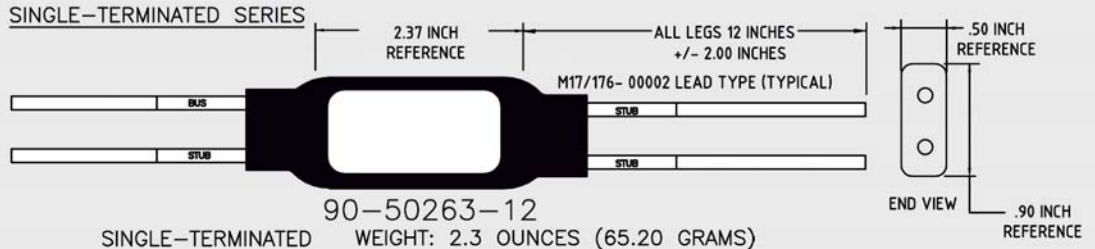

3-STUB INLINE BUS COUPLER

Milestek®
MILESTEK CORPORATION
1506 INTERSTATE 35 WEST
DENTON, TX 76207
PHONE: 866.524.1553
FAX: 940.591.7086

SEE CATALOG PAGE 21 FOR COUPLER SPECIFICATIONS

PLEASE VISIT www.milestek1553.com FOR ADDITIONAL INFORMATION

DRAWN BY: MIKE GREENHILL	APPROVED BY: ROBERT PEREZ	DATE 08/07/09
TITLE: 3 STUB COUPLERS	CAGE CODE: 4Z977	
DRAWING NO: 905312	ISO 9001: 2008 CERTIFIED	REV: A
SCALE: NOT TO SCALE	TOLERANCE: <.1+/.1 .01/>.1+/- .1	SHEET: 1 OF 1