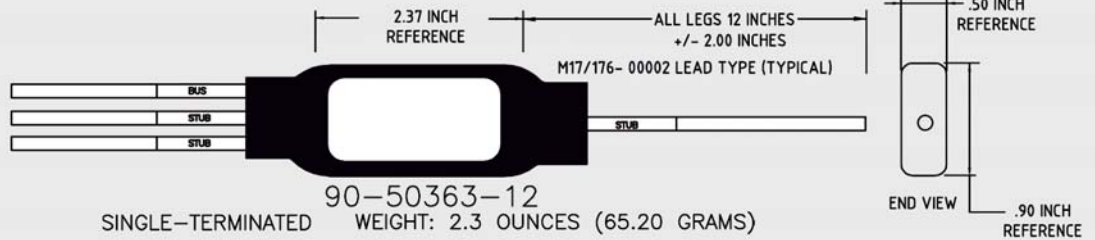

3-STUB INLINE BUS COUPLER

Milestek®
MILESTEK CORPORATION
1506 INTERSTATE 35 WEST
DENTON, TX 76207
PHONE: 866.524.1553
FAX: 940.591.7086

SEE CATALOG PAGE 21 FOR COUPLER SPECIFICATIONS

PLEASE VISIT www.milestek1553.com FOR ADDITIONAL INFORMATION

DRAWN BY: MIKE GREENHILL	APPROVED BY: ROBERT PEREZ	DATE 08/07/09
TITLE: 3 STUB COUPLERS	CAGE CODE: 4Z977	
DRAWING NO: 905312	ISO 9001: 2008 CERTIFIED	REV: A
SCALE: NOT TO SCALE	TOLERANCE: <.1+/.1 .01/>.1+/- .1	SHEET: 1 OF 1