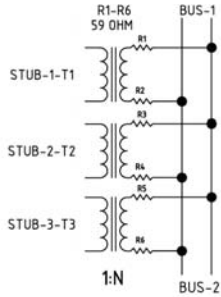

3-STUB INLINE BUS COUPLER

Milestek®
MILESTEK CORPORATION
1506 INTERSTATE 35 WEST
DENTON, TX 76207
PHONE: 866.524.1553
FAX: 940.591.7086

SEE CATALOG PAGE 21 FOR COUPLER SPECIFICATIONS

PLEASE VISIT www.milestek1553.com FOR ADDITIONAL INFORMATION

DRAWN BY: MIKE GREENHILL	APPROVED BY: ROBERT PEREZ	DATE 08/07/09
TITLE: 3 STUB COUPLERS	CAGE CODE: 4Z977	
DRAWING NO: 905312	ISO 9001: 2008 CERTIFIED	REV: A
SCALE: NOT TO SCALE	TOLERANCE: <.1+/.1 .01/>.1+/- .1	SHEET: 1 OF 1