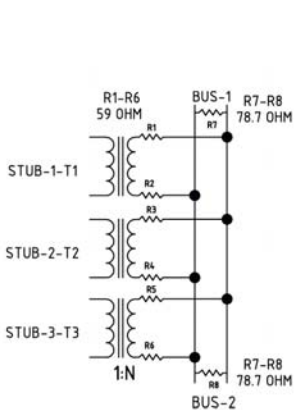

3-STUB INLINE BUS COUPLER

Milestek®
MILESTEK CORPORATION
1506 INTERSTATE 35 WEST
DENTON, TX 76207
PHONE: 866.524.1553
FAX: 940.591.7086

SEE CATALOG PAGE 21 FOR COUPLER SPECIFICATIONS

PLEASE VISIT www.milestek1553.com FOR ADDITIONAL INFORMATION

DRAWN BY: MIKE GREENHILL	APPROVED BY: ROBERT PEREZ	DATE 08/07/09
TITLE: 3 STUB COUPLERS	CAGE CODE: 4Z977	
DRAWING NO: 905312	ISO 9001: 2008 CERTIFIED	REV: A
SCALE: NOT TO SCALE	TOLERANCE: <.1+/.1 .01/>.1+/- .1	SHEET: 1 OF 1