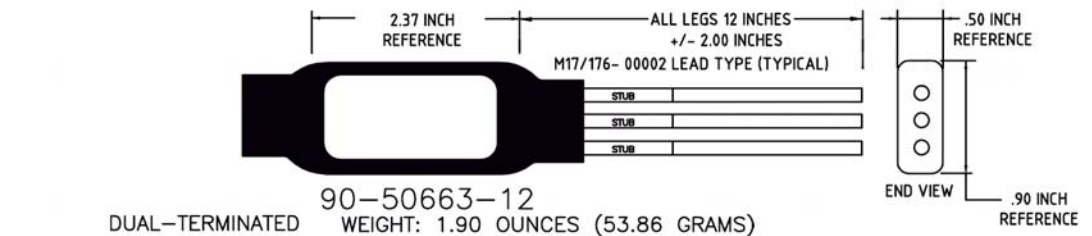

3-STUB INLINE BUS COUPLER

Milestek®
MILESTEK CORPORATION
1506 INTERSTATE 35 WEST
DENTON, TX 76207
PHONE: 866.524.1553
FAX: 940.591.7086

SEE CATALOG PAGE 21 FOR COUPLER SPECIFICATIONS

PLEASE VISIT www.milestek1553.com FOR ADDITIONAL INFORMATION

DRAWN BY: MIKE GREENHILL	APPROVED BY: ROBERT PEREZ	DATE 08/07/09
TITLE: 3 STUB COUPLERS	CAGE CODE: 4Z977	
DRAWING NO: 905312	ISO 9001: 2008 CERTIFIED	REV: A
SCALE: NOT TO SCALE	TOLERANCE: <.1+/.1 .01/>.1+/- .1	SHEET: 1 OF 1