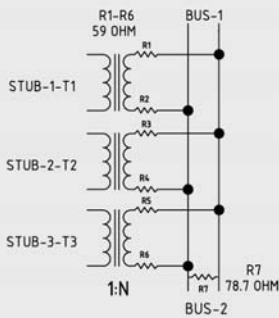

3-STUB INLINE BUS COUPLER

Milestek®
MILESTEK CORPORATION
1506 INTERSTATE 35 WEST
DENTON, TX 76207
PHONE: 866.524.1553
FAX: 940.591.7086

SEE CATALOG PAGE 21 FOR COUPLER SPECIFICATIONS

PLEASE VISIT www.milestek1553.com FOR ADDITIONAL INFORMATION

DRAWN BY: MIKE GREENHILL	APPROVED BY: ROBERT PEREZ	DATE 08/07/09
TITLE: 3 STUB COUPLERS	CAGE CODE: 4Z977	
DRAWING NO: 905312	ISO 9001: 2008 CERTIFIED	REV: A
SCALE: NOT TO SCALE	TOLERANCE: <.1+/.1 .01/>.1+/- .1	SHEET: 1 OF 1