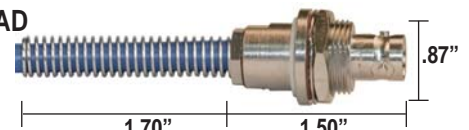

TRB JACK BULKHEAD ISOLATED WITH BEND RELIEF

PART NUMBER	MATING INTERFACE	CABLE TYPE
10-06574-210	3-lug jack bulkhead isolated	30-02001, TWC-78-2
10-08574-210	2-lug jack bulkhead isolated	
10-07574-210	4-lug jack bulkhead isolated	
10-09574-210	Threaded jack bulkhead isolated	
10-06574-206	3-lug jack bulkhead isolated	M17/176-00002
10-08574-206	2-lug jack bulkhead isolated	
10-07574-206	4-lug jack bulkhead isolated	
10-09574-206	Threaded jack bulkhead isolated	
10-06574-231	3-lug jack bulkhead isolated	30-02003, TWC-78-1
10-08574-231	2-lug jack bulkhead isolated	
10-07574-231	4-lug jack bulkhead isolated	
10-09574-231	Threaded jack bulkhead isolated	
10-06574-242	3-lug jack bulkhead isolated	30-02002, TWAC-78-1F2
10-08574-242	2-lug jack bulkhead isolated	
10-07574-242	4-lug jack bulkhead isolated	
10-09574-242	Threaded jack bulkhead isolated