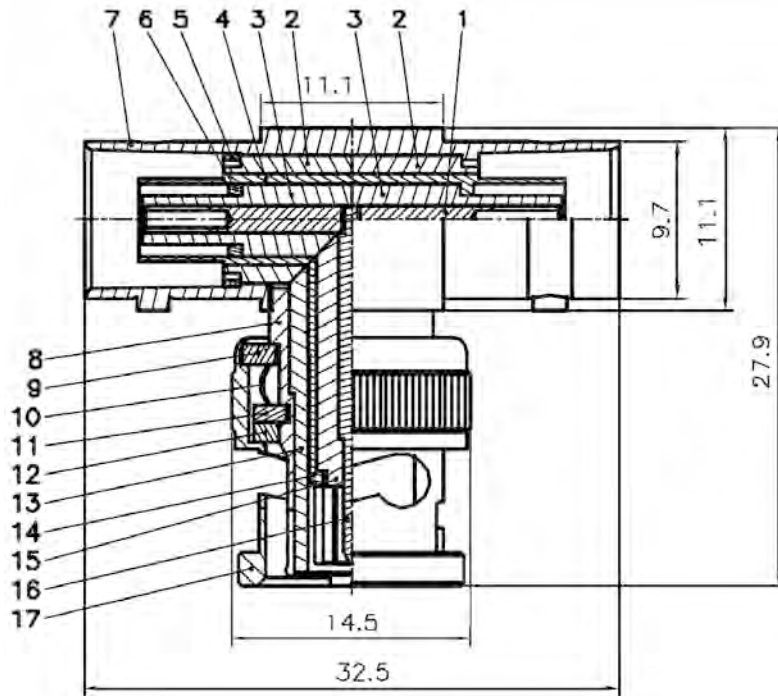

(actual photo)